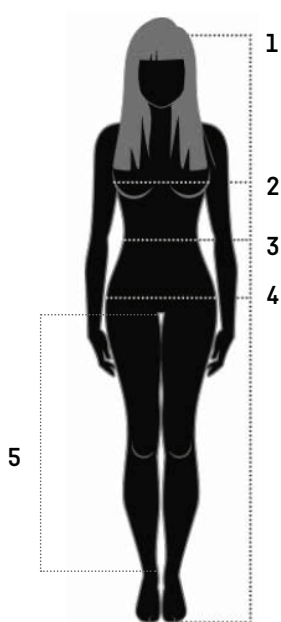

BODY MEASUREMENTS

*For products launched after
January 1st 2024*

APPAREL

MEN

EUR SIZE	HEIGHT (1)	CHEST (2)	WAIST (3)	HIP (4)	INSEAM (5)
XXS	176	81	69	82	80
XS	178	87	75	88	81
S	180	93	81	94	82
M	182	99	87	100	83
L	184	105	93	106	84
XL	186	111	99	112	85
XXL	188	117	105	118	86
3XL	188	125	113	126	86
4XL	188	133	121	134	86
5XL	188	141	129	142	86

All measurements are in centimeters

WOMEN

EUR SIZE	HEIGHT (1)	CHEST (2)	WAIST (3)	HIP (4)	INSEAM (5)
XXS	166	76	60	84	78
XS	168	82	66	90	79
S	170	88	72	96	80
M	172	94	78	102	81
L	174	100	84	108	82
XL	176	106	90	114	83
XXL	176	112	96	120	83
3XL	176	120	104	128	83
4XL	176	128	112	134	83
5XL	176	134	120	142	83

All measurements are in centimeters

KIDS

EUR SIZE	AGE	HIGHT (1)	CHEST (2)	WAIST (3)	HIP (4)
56	0-1 months	56	41	41	41
62	2-4 months	62	43	43	43
68	4-6 months	68	45	45	45
74	6-9 months	74	47	47	47
80	9-12 months	80	49	49	49
86	15-18 months	86	51	51	51
92	2	92	53	53	53
98	3	98	55	55	55
104	4	104	57	54	58
110	5	110	59	56	61
116	6	116	61	58	64
122	7	122	64	60	67
128	8	128	67	61,5	70
134	9	134	70	63	73
140	10	140	73	64,5	76
146	11	146	76	66	79
152	12	152	79	67,5	82
164	14	164	83	70,5	87
176	16	176	88	73,5	92

All measurements are guidelines only and may vary between the styles

WOMEN

EUR SIZE	UK SIZE	US SIZE	FOOT LENGTH (CM)
36	3.5	5	22.5
37	4	5.5	23
38	5	6.5	24
39	6	7.5	25
40	6.5	8	25.5
41	7.5	9	26.5
42	8	9.5	27