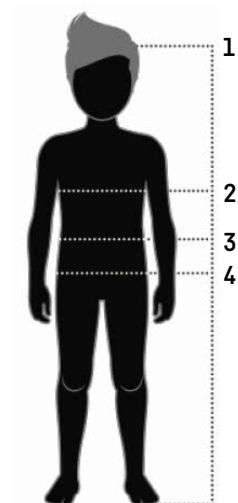

BODY MEASUREMENTS

*For products launched after
January 1st 2024*

APPAREL

MEN

EUR SIZE	HEIGHT (1)	CHEST (2)	WAIST (3)	HIP (4)	INSEAM (5)
XXS	176	81	69	82	80
XS	178	87	75	88	81
S	180	93	81	94	82
M	182	99	87	100	83
L	184	105	93	106	84
XL	186	111	99	112	85
XXL	188	117	105	118	86
3XL	188	125	113	126	86
4XL	188	133	121	134	86
5XL	188	141	129	142	86

All measurements are in centimeters

WOMEN

EUR SIZE	HEIGHT (1)	CHEST (2)	WAIST (3)	HIP (4)	INSEAM (5)
XXS	166	76	60	84	78
XS	168	82	66	90	79
S	170	88	72	96	80
M	172	94	78	102	81
L	174	100	84	108	82
XL	176	106	90	114	83
XXL	176	112	96	120	83
3XL	176	120	104	128	83
4XL	176	128	112	134	83
5XL	176	134	120	142	83

All measurements are in centimeters

KIDS

EUR SIZE	AGE	HIGHT (1)	CHEST (2)	WAIST (3)	HIP (4)
56	0-1 months	56	41	41	41
62	2-4 months	62	43	43	43
68	4-6 months	68	45	45	45
74	6-9 months	74	47	47	47
80	9-12 months	80	49	49	49
86	15-18 months	86	51	51	51
92	2	92	53	53	53
98	3	98	55	55	55
104	4	104	57	54	58
110	5	110	59	56	61
116	6	116	61	58	64
122	7	122	64	60	67
128	8	128	67	61,5	70
134	9	134	70	63	73
140	10	140	73	64,5	76
146	11	146	76	66	79
152	12	152	79	67,5	82
164	14	164	83	70,5	87
176	16	176	88	73,5	92

All measurements are guidelines only and may vary between the styles

WOMEN

EUR SIZE	UK SIZE	US SIZE	FOOT LENGTH (CM)
36	3.5	5	22.5
37	4	5.5	23
38	5	6.5	24
39	6	7.5	25
40	6.5	8	25.5
41	7.5	9	26.5
42	8	9.5	27