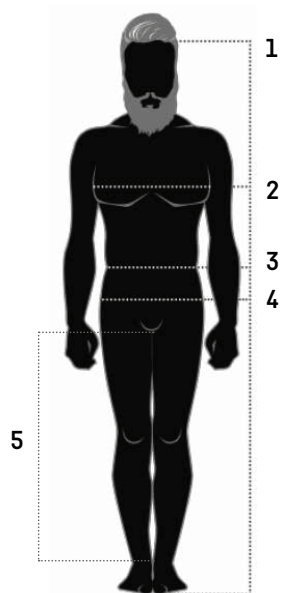

BODY MEASUREMENTS

*For products launched after
January 1st 2024*

APPAREL

MEN

EUR SIZE	HEIGHT (1)	CHEST (2)	WAIST (3)	HIP (4)	INSEAM (5)
XXS	176	81	69	82	80
XS	178	87	75	88	81
S	180	93	81	94	82
M	182	99	87	100	83
L	184	105	93	106	84
XL	186	111	99	112	85
XXL	188	117	105	118	86
3XL	188	125	113	126	86
4XL	188	133	121	134	86
5XL	188	141	129	142	86

All measurements are in centimeters

WOMEN

EUR SIZE	HEIGHT (1)	CHEST (2)	WAIST (3)	HIP (4)	INSEAM (5)
XXS	166	76	60	84	78
XS	168	82	66	90	79
S	170	88	72	96	80
M	172	94	78	102	81
L	174	100	84	108	82
XL	176	106	90	114	83
XXL	176	112	96	120	83
3XL	176	120	104	128	83
4XL	176	128	112	134	83
5XL	176	134	120	142	83

All measurements are in centimeters

KIDS

EUR SIZE	AGE	HIGHT (1)	CHEST (2)	WAIST (3)	HIP (4)
56	0-1 months	56	41	41	41
62	2-4 months	62	43	43	43
68	4-6 months	68	45	45	45
74	6-9 months	74	47	47	47
80	9-12 months	80	49	49	49
86	15-18 months	86	51	51	51
92	2	92	53	53	53
98	3	98	55	55	55
104	4	104	57	54	58
110	5	110	59	56	61
116	6	116	61	58	64
122	7	122	64	60	67
128	8	128	67	61,5	70
134	9	134	70	63	73
140	10	140	73	64,5	76
146	11	146	76	66	79
152	12	152	79	67,5	82
164	14	164	83	70,5	87
176	16	176	88	73,5	92

All measurements are guidelines only and may vary between the styles

WOMEN

EUR SIZE	UK SIZE	US SIZE	FOOT LENGTH (CM)
36	3.5	5	22.5
37	4	5.5	23
38	5	6.5	24
39	6	7.5	25
40	6.5	8	25.5
41	7.5	9	26.5
42	8	9.5	27